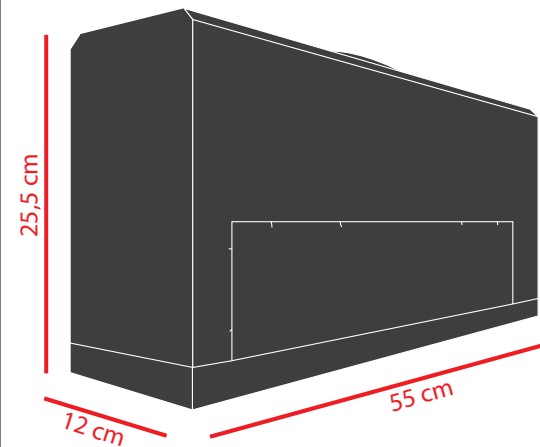

# EOS

▶ MORE PRECISION

▶ MORE EFFICIENCY

[www.acsoft.co.uk](http://www.acsoft.co.uk)  
[sales@acsoft.co.uk](mailto:sales@acsoft.co.uk)  
01234 639550

INCLINED  
CONTROL  
PANEL

ROUNDED  
FEET

SIZE

WEIGHT